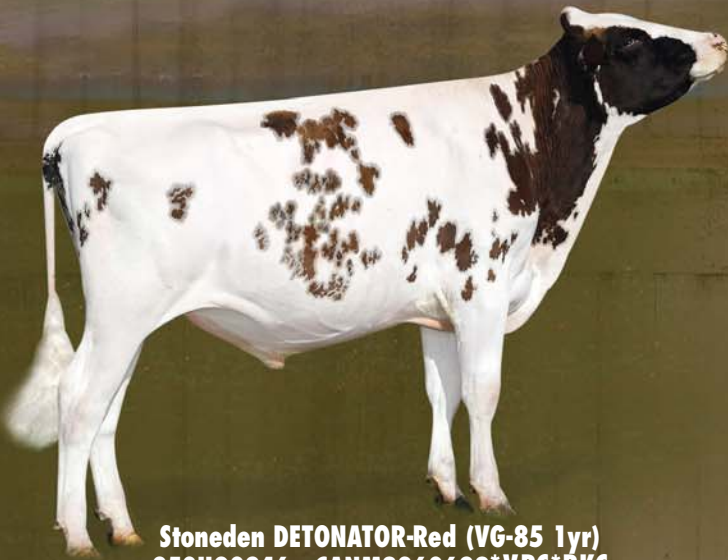

Siring **RED** calves from **BLACK** cows!

Stoneden REDSHOT
250H00956 CANM9782021*VRC*BKC
Shottle x Goldwyn x Lee

Stoneden DETOUR-Red
250H00947 CANM8360695*VRC*BKC
Bolton x Goldwyn x Lee

Stoneden DETONATOR-Red (VG-85 1yr)
250H00946 CANM8360698*VRC*BKC
Baxter x Goldwyn x Lee

ISLEHAVEN GOLD DANCER RED (VG-87)
Dam of REDSHOT, DETOUR & DETONATOR

REDSHOT, DETOUR & DETONATOR all carry the Variant Red Gene (VRC) which means that 50% of calves will be red when used on black cows!
Possibly the only red bulls by SHOTTLE, BOLTON & BAXTER in the World!