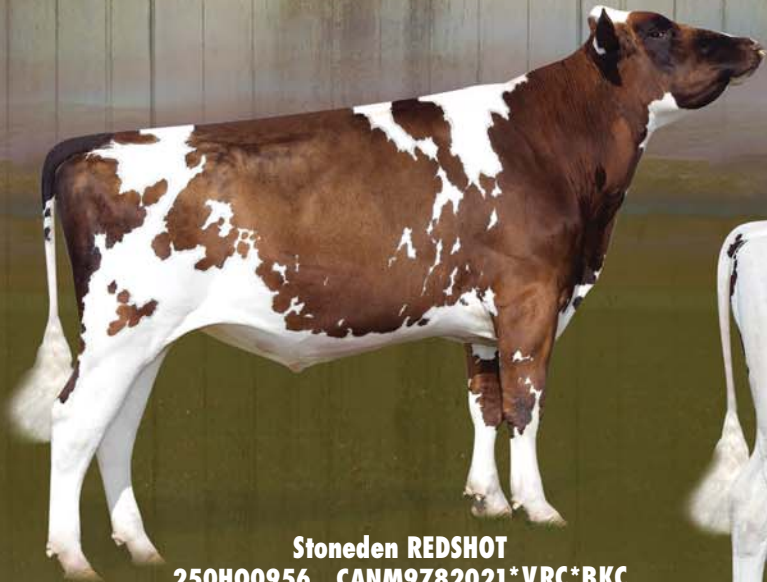

Siring **RED** calves from **BLACK** cows!

Stoneden REDSHOT
250H00956 CANM9782021*VRC*BKC
Shottle x Goldwyn x Lee

Stoneden DETOUR-Red
250H00947 CANM8360695*VRC*BKC
Bolton x Goldwyn x Lee

Stoneden DETONATOR-Red (VG-85 1yr)
250H00946 CANM8360698*VRC*BKC
Baxter x Goldwyn x Lee

ISLEHAVEN GOLD DANCER RED (VG-87)
Dam of REDSHOT, DETOUR & DETONATOR

REDSHOT, DETOUR & DETONATOR all carry the Variant Red Gene (VRC) which means that 50% of calves will be red when used on black cows!
Possibly the only red bulls by SHOTTLE, BOLTON & BAXTER in the World!