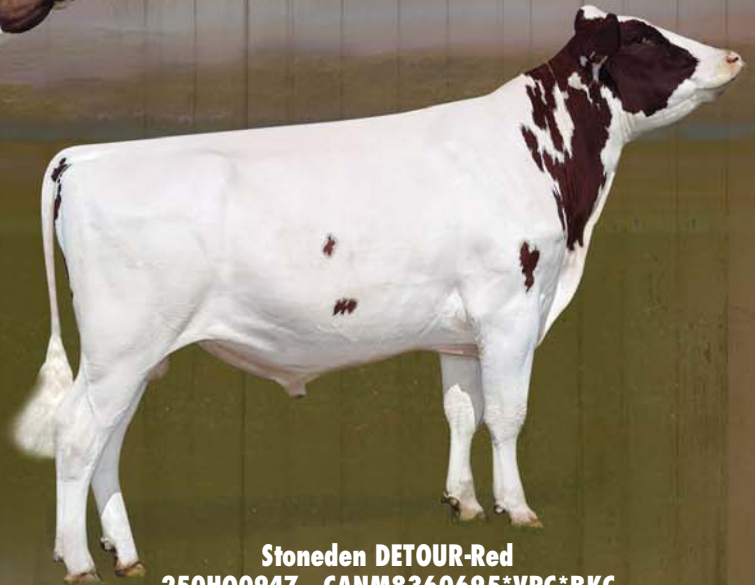

Siring **RED** calves from **BLACK** cows!

Stoneden REDSHOT
250H00956 CANM9782021*VRC*BKC
Shottle x Goldwyn x Lee

Stoneden DETOUR-Red
250H00947 CANM8360695*VRC*BKC
Bolton x Goldwyn x Lee

Stoneden DETONATOR-Red (VG-85 1yr)
250H00946 CANM8360698*VRC*BKC
Baxter x Goldwyn x Lee

ISLEHAVEN GOLD DANCER RED (VG-87)
Dam of REDSHOT, DETOUR & DETONATOR

REDSHOT, DETOUR & DETONATOR all carry the Variant Red Gene (VRC) which means that 50% of calves will be red when used on black cows!
Possibly the only red bulls by SHOTTLE, BOLTON & BAXTER in the World!