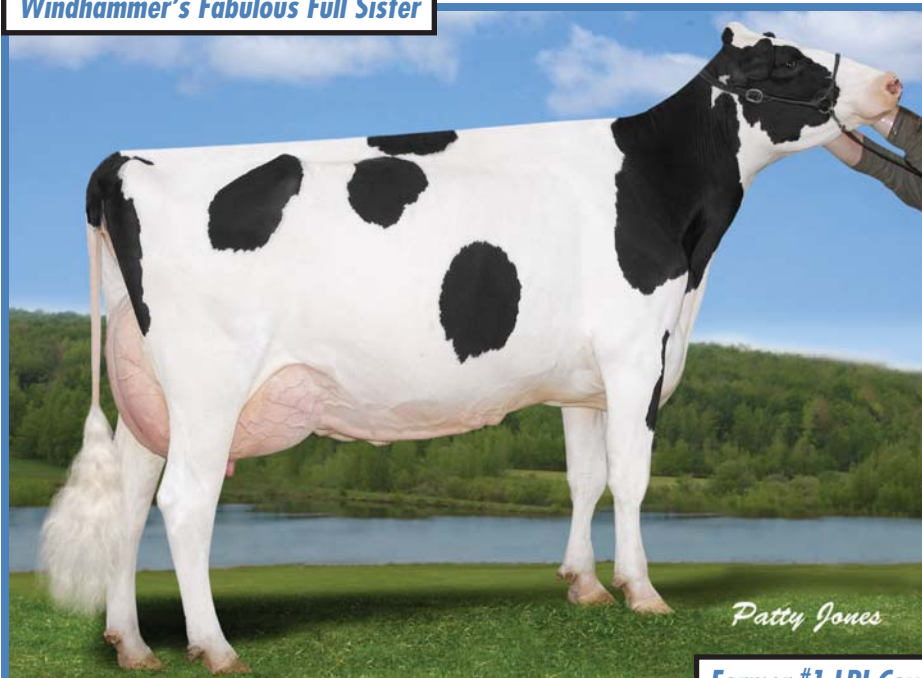

SANDY-VALLEY BOLTON
Former #1 LPI & TPI Bull

GILLETTE BLITZ 2ND WIND (VG-88 27*)
02-02 365d 17,734 645 3.6% 536 3.0% kg
Former #1 LPI & Type Cow

FUSTEAD EMORY BLITZ
Former #1 LPI Bull

BRAEDALE SECOND CUT (VG-86 2yr 23*)
02-02 365d 18,981 933 4.9% 622 3.3% kg

MAUGHLIN STORM

BRAEDALE GYPSY GRAND (VG-88 37*)
05-06 365d 15,779 753 4.8% 515 3.3% kg

Windhammer's Fabulous Full Sister