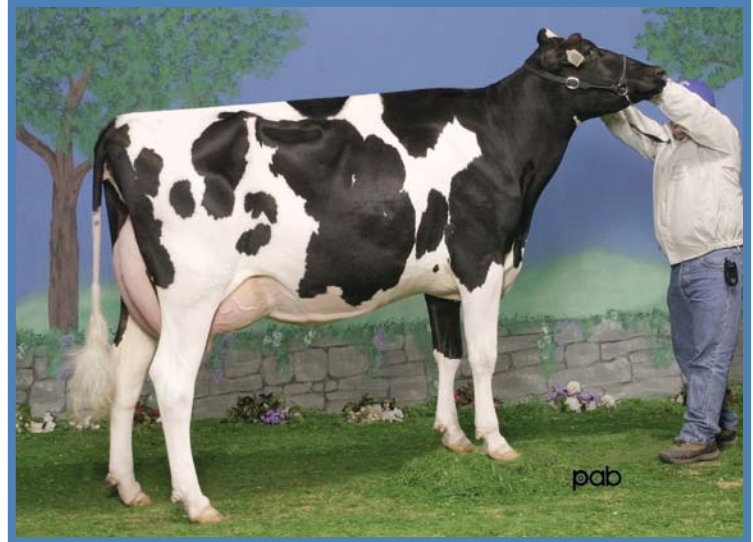

Dam: Gillette Blitz 2nd Wind (VG-88 27*)
Former #1 LPI & Type Cow
Also Dam of WILDTHING, WILLROCK, WIZARD & WINFIELD